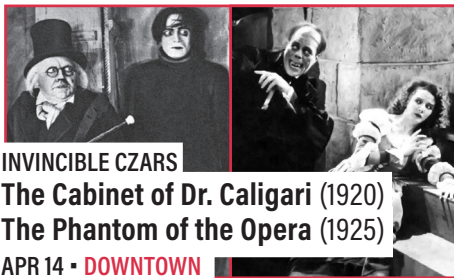

The Prince of Egypt (1998)

APR 6-10 • DOWNTOWN

An epic adventure that captivated movie audiences the world over in this familiar tale of two brothers—one born of royal blood, one an orphan with a secret past. As one becomes the ruler of a powerful empire and the other the chosen leader of his people, their final confrontation will forever change the world.

TO LIVE IS TO DREAM Dune (1984)

APR 11-16 • DOWNTOWN

You may know the Timothée Chalamet/Zendaya *Dune* that swept that nation, but what about the first film iteration of the prolific Frank Herbert novel? David Lynch attempted to ride the sandworm into *Dune* success in 1984, what resulted is a mind bending, classic 80's CGI, spice induced ride.